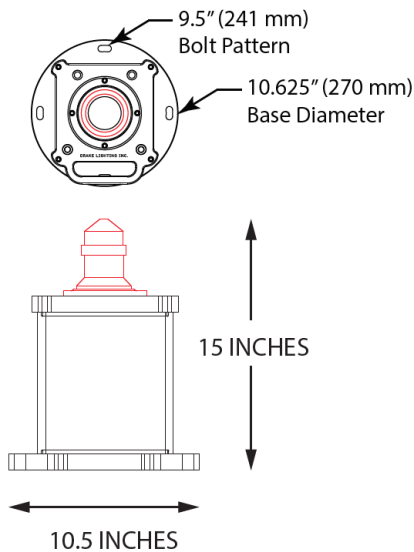

SL20W

L-810 Solar Light

CERTIFIED

- FAA AC 150/5345-43J

FEATURES

- L-810 Fixture is FAA certified
- Self-contained without outside power supply
- Photocell is integrated in light unit
- 1 Year warranty
- External charging post (12V standard DC battery charger)
- Usable anywhere
- On-Off switch for storage
- Flash / Steady Burning switch
- Handle integrated for easy handling

SPECIFICATIONS

Light output	
Lamp type	LED
Light color	Red – Night L-810
Effective intensity	32cd – Night
Horizontal coverage	360°
Vertical beam	3°
Battery Size	10AH, 12V
Electrical value	
Power consumption	1.38 watts Night
Power requirements	12V DC
Mechanical	
Beacon weight	8 lbs, Fixture
Beacon dimensions (dia. x height)	15in x 10.5in (381 mm x 267 mm)
Others	
FAA type	L-810
Transport Canada type	CL-810
Operating temperature	-40°C to 55°C (-40°F to 131°F)
Warranty	1 year (refer to full warranty statement)